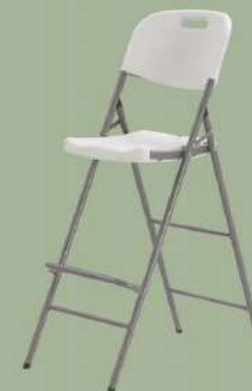

Folding Bar Chair   Size: 45*71*120cm   Loading QTY: GP/HC: 230/540pcs
Material: HDPE plastic panel 4.5cm   Steel tube size: 25*1.0mm   NW/GW: 6.2/8.7kg   CBM: 0.132/pc